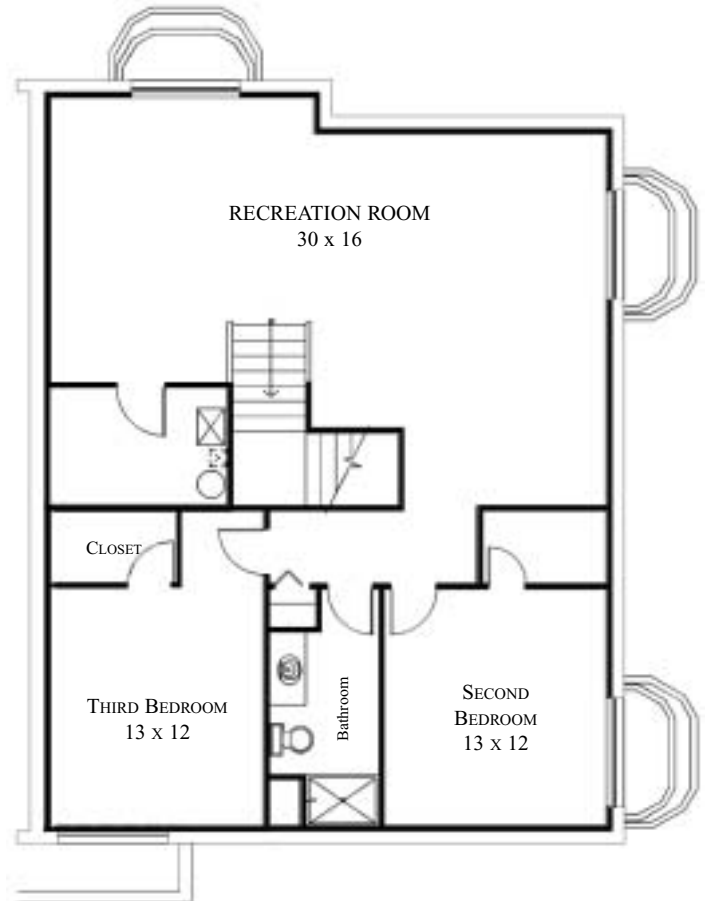

FAIRWAY RIDGE
AT MARIANA BUTTE

MAIN LEVEL: 1,368 Sq. Ft.

LOWER LEVEL: 1,057 Sq. Ft.

TOTAL SQUARE FEET: 2,425

THE CYPRESS

PRICES, SPECIFICATIONS OR DESIGNS SUBJECT TO CHANGE WITHOUT NOTICE.