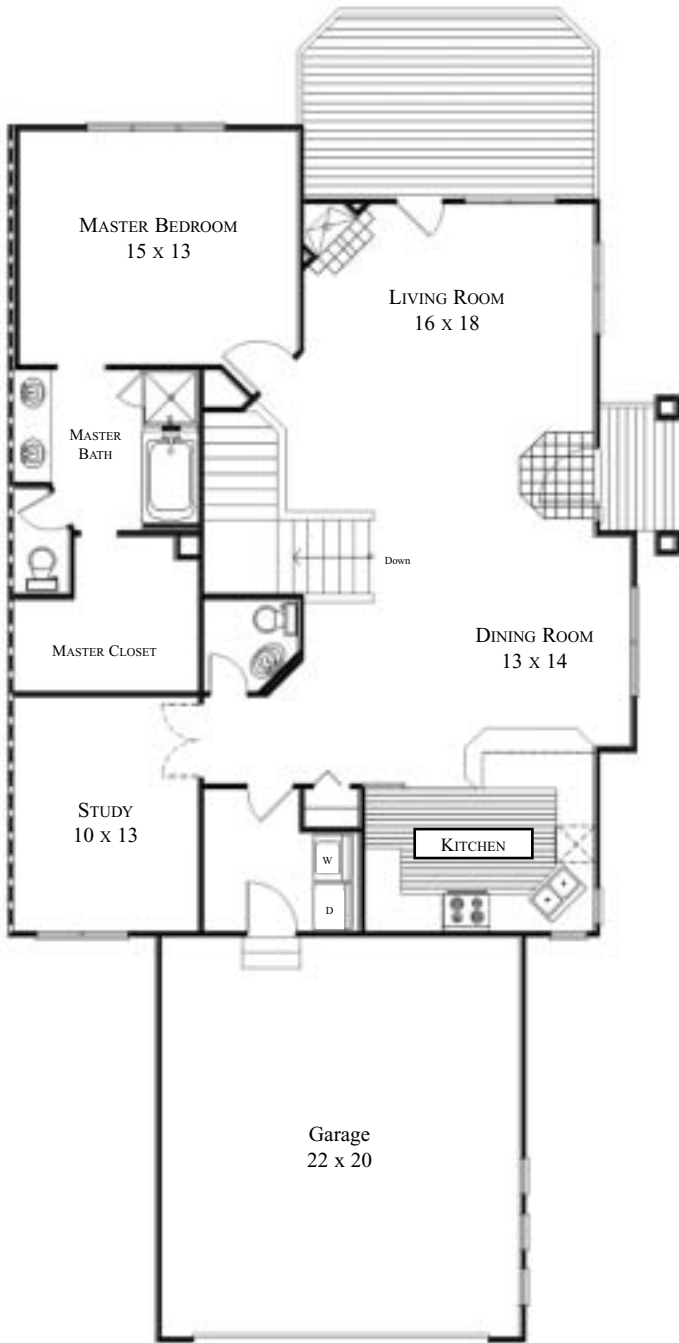

FAIRWAY RIDGE
AT MARIANA BUTTE

MAIN LEVEL: 1,368 Sq. Ft.

LOWER LEVEL: 1,057 Sq. Ft.

TOTAL SQUARE FEET: 2,425

THE CYPRESS

PRICES, SPECIFICATIONS OR DESIGNS SUBJECT TO CHANGE WITHOUT NOTICE.